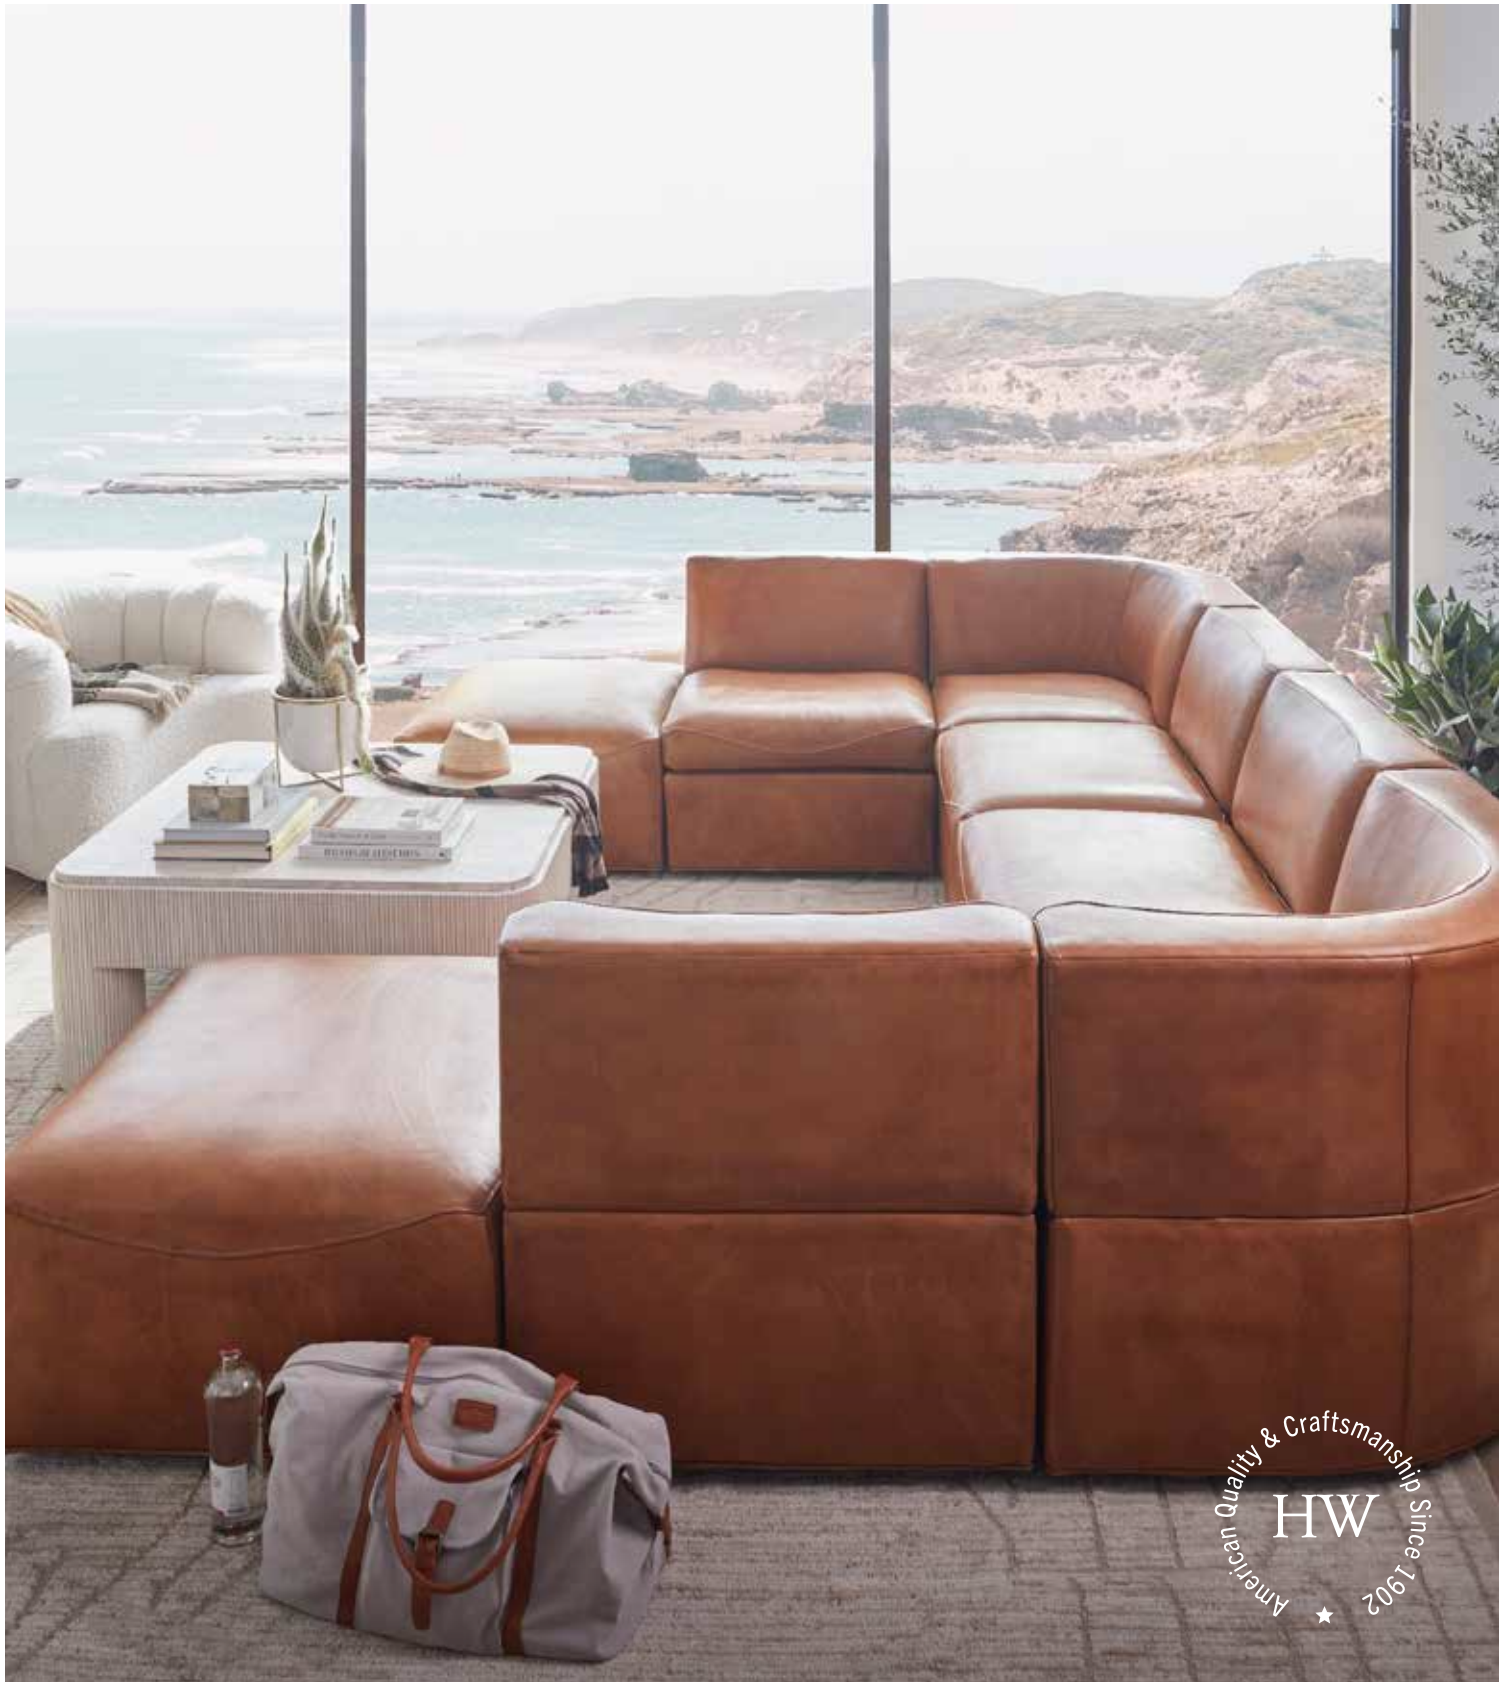

HICKORY WHITE®

2023 SUPPLEMENT 2

American Quality & Craftsmanship Since 1902
★ HW ★

605-20 Frio King Bed
605-70 Harper 2 Drawer Nightstand

603-12 Belmont Cocktail Table
6500-05 Teton Sofa
603-24L Barton Left Side End Table